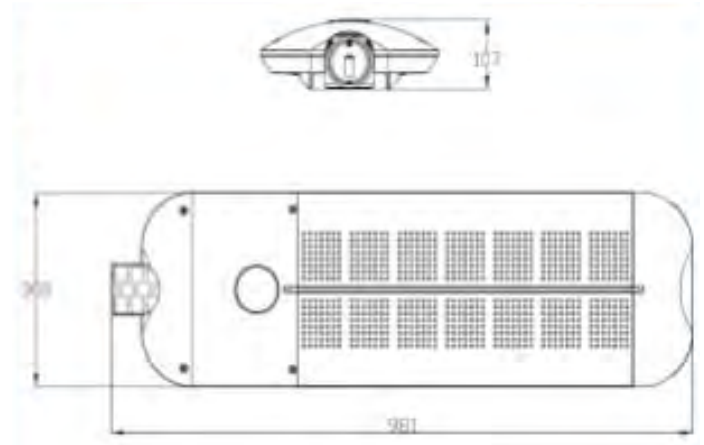

280W LED Street Light

800W-1,000W HID Replacement

Black / White / Silver / Bronze color housing optional
1~10V / PWM / Resistance dimming optional

Photocell

Specifications

Item	Details
Power :	280W
Operating Voltage :	90-305VAC, 50/60Hz
Power Factor (PF) :	>0.95
Diver Efficiency :	>94%
Operating Humidity :	10%-90%RH
Operating Temp. :	-40°C to 50°C
CCT :	3000K / 4000K / 5000K / 5700K / 6500K
Luminous Flux :	28,000 ~ 30,800 lm (±5%)
LED Luminous Efficiency :	100-110 lm/W
CRI :	Ra >75
Optional Beam Angle :	60°*150° / 70°*150° / 80°*150° / 90°*100° / 60° / 120°
IP Rating :	IP66
IK Rating :	IK10
Lifetime (L70) :	62,000 hrs @25°C
Heat Radiator :	Anodized Aluminum
Lens :	PC
Fixture Dimension :	981*300*107 mm
Net Weight :	13.5 Kg

Optional converters for different applications

60 mm to wall mount converter

21 in 1 converter

4 in 1 converter

Round to square converter

80-60 mm converter

Wall mount converter

60-40 mm converter