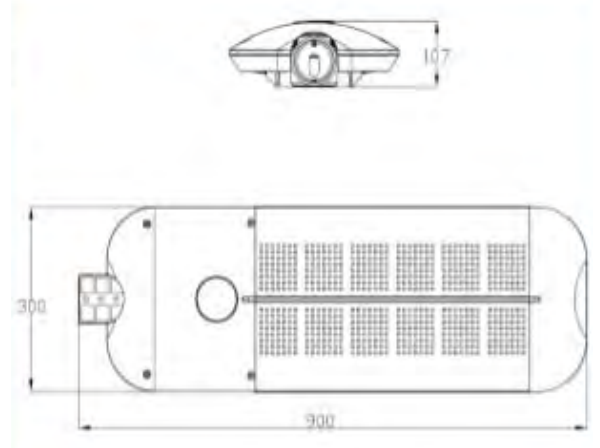

240W LED Street Light

480W-600W HID Replacement

Black / White / Silver / Bronze color housing optional
1~10V / PWM / Resistance dimming optional

Photocell

Specifications

Item	Details
Power :	240W
Operating Voltage :	90-305VAC, 50/60Hz
Power Factor (PF) :	>0.95
Diver Efficiency :	>94%
Operating Humidity :	10%-90%RH
Operating Temp. :	-40°C to 50°C
CCT :	3000K / 4000K / 5000K / 5700K / 6500K
Luminous Flux :	24,000 ~ 26,400 lm (±5%)
LED Luminous Efficiency :	100-110 lm/W
CRI :	Ra >75
Optional Beam Angle :	60°*150° / 70°*150° / 80°*150° / 90°*100° / 60° / 120°
IP Rating :	IP66
IK Rating :	IK10
Lifetime (L70) :	62,000 hrs @25°C
Heat Radiator :	Anodized Aluminum
Lens :	PC
Fixture Dimension :	900*300*107 mm
Net Weight :	11.6 Kg

Optional converters for different applications

60 mm to wall mount converter

21 in 1 converter

4 in 1 converter

Round to square converter

80-60 mm converter

Wall mount converter

60-40 mm converter