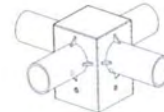

240W LED Street Light

480W-600W HID Replacement

Black / White / Silver / Bronze color housing optional
1~10V / PWM / Resistance dimming optional

Photocell

Specifications

Item	Details
Power :	240W
Operating Voltage :	90-305VAC, 50/60Hz
Power Factor (PF) :	>0.95
Diver Efficiency :	>94%
Operating Humidity :	10%-90%RH
Operating Temp. :	-40°C to 50°C
CCT :	3000K / 4000K / 5000K / 5700K / 6500K
Luminous Flux :	24,000 ~ 26,400 lm (±5%)
LED Luminous Efficiency :	100-110 lm/W
CRI :	Ra >75
Optional Beam Angle :	60°*150° / 70°*150° / 80°*150° / 90°*100° / 60° / 120°
IP Rating :	IP66
IK Rating :	IK10
Lifetime (L70) :	62,000 hrs @25°C
Heat Radiator :	Anodized Aluminum
Lens :	PC
Fixture Dimension :	900*300*107 mm
Net Weight :	11.6 Kg

Optional converters for different applications

60 mm to wall mount converter

21 in 1 converter

4 in 1 converter

Round to square converter

80-60 mm converter

Wall mount converter

60-40 mm converter