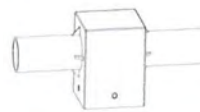

240W LED Street Light

480W-600W HID Replacement

Black / White / Silver / Bronze color housing optional
1~10V / PWM / Resistance dimming optional

Photocell

Specifications

Item	Details
Power :	240W
Operating Voltage :	90-305VAC, 50/60Hz
Power Factor (PF) :	>0.95
Diver Efficiency :	>94%
Operating Humidity :	10%-90%RH
Operating Temp. :	-40°C to 50°C
CCT :	3000K / 4000K / 5000K / 5700K / 6500K
Luminous Flux :	24,000 ~ 26,400 lm (±5%)
LED Luminous Efficiency :	100-110 lm/W
CRI :	Ra >75
Optional Beam Angle :	60°*150° / 70°*150° / 80°*150° / 90°*100° / 60° / 120°
IP Rating :	IP66
IK Rating :	IK10
Lifetime (L70) :	62,000 hrs @25°C
Heat Radiator :	Anodized Aluminum
Lens :	PC
Fixture Dimension :	900*300*107 mm
Net Weight :	11.6 Kg

Optional converters for different applications

60 mm to wall mount converter

21 in 1 converter

4 in 1 converter

Round to square converter

80-60 mm converter

Wall mount converter

60-40 mm converter